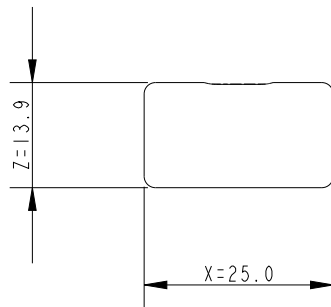

SCALE 1:1

Specification					
X mm	Y mm	Z mm	Weight g	Breaking Load kg	MWL kg
25	40	14	5	200	50

**DIMENSIONS FOR REFERENCE ONLY**  
 allenbrothers.co.uk  
 +44(0)1621 772477

Title	Description
A-258-REF	Sail Slug